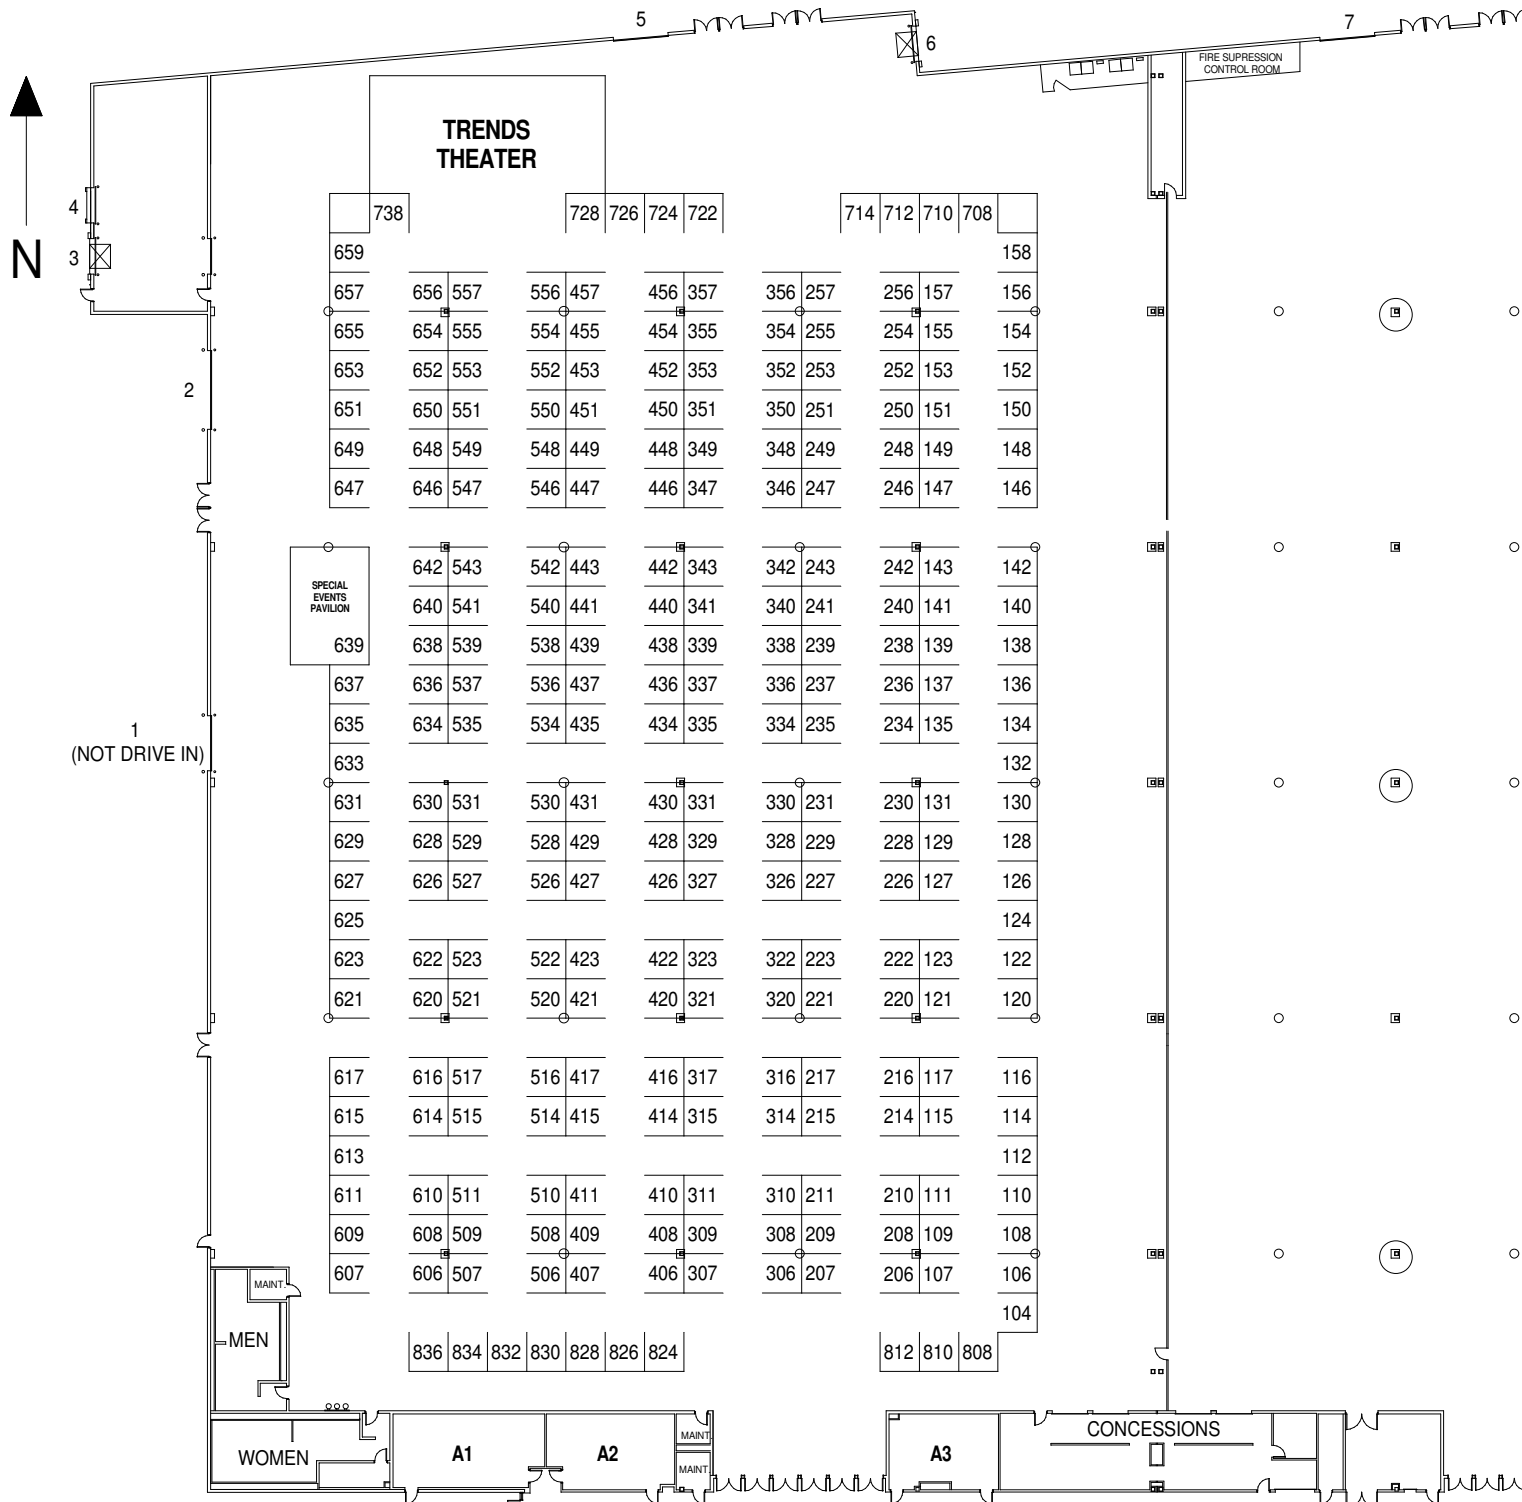

# MI RESTAURANT SHOW OCTOBER 20 - 21, 2009 ROCK FINANCIAL SHOWPLACE

HA

- ▣ 2'1" PILLAR
- 28" FLOOR POCKET
- ⊠ PILLAR W/FIRE EXTINGUISHER  
DO NOT BLOCK

EXTINGUISHER IS LOCATED ON NORTH SIDE OF PILLAR